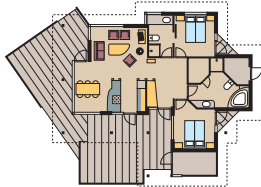

Season	Classic bungalow		Spa bungalow					Lodge	Apartment	
	A4	A6	D4	K4	S6	F12	F18	*KLYNGEHUS*	E2	E4
LOW	4.070	5.480	4.990	5.740	6.910	9.720	14.580	5.100	4.520	5.240
MID	5.020	6.410	5.940	6.900	8.310	11.310	16.970	5.240	5.420	6.220
HIGH	-	-	-	-	-	-	-	5.410	5.570	6.400
LOW	5.105	6.850	6.245	7.200	8.655	12.160	18.240	6.405	5.650	6.555
MID	6.745	8.620	7.980	9.265	11.170	15.200	22.810	7.025	7.275	8.360
HIGH	-	-	-	-	-	-	-	8.115	8.355	9.600
LOW	3.105	4.110	3.765	4.380	5.235	7.320	10.980	3.915	3.390	3.945
MID	5.175	6.630	6.120	7.095	8.580	11.670	17.520	5.355	5.565	6.420
HIGH	-	-	-	-	-	-	-	8.115	8.355	9.600
LOW	5.490	7.380	6.740	7.755	9.340	13.105	19.665	7.380	6.090	7.065
MID	7.695	9.870	9.160	10.570	12.795	17.390	26.090	9.030	8.325	9.580
HIGH	11.925	15.455	13.905	15.805	19.150	24.580	36.880	12.830	12.745	15.285

Book online on skallerup.dk or phone +45 9924 8400

All prices are in DKK included 25% VAT. Subject to tax increases etc. E&OE.

SPA BUNGALOW D4

4 + 2 persons

- 69 m²
- 2 bedrooms (double + twin)
- High chair and cot
- Wood-burning stove
- Semi-detached

SPA BUNGALOW K4

4 + 2 persons

- 90 m²
- 2 bedrooms (double)
- High chair and cot
- Wood-burning stove
- 2 bathrooms

SPA BUNGALOW S6

6 + 2 persons

- 103 m²
- 3 bedrooms (double + twin)
- High chair and cot
- Wood-burning stove
- Bathroom and extra toilet

SPA BUNGALOW F12

12 persons

- 143 m²
- 4 bedrooms (double + twin)
- 2 high chairs + 2 cots
- Wood-burning stove
- 2 bathrooms
- TV, 2 pcs

SPA BUNGALOW F18

18 persons

- 247 m²
- 6 bedrooms (double + twin)
- 2 high chairs + 2 cots
- Wood-burning stove
- 3 bathrooms
- TV, 4 pcs