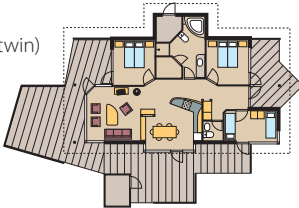

SPA BUNGALOW K4

4 + 2 persons

- 90 m²
- 2 bedrooms (double)
- High chair and cot
- Wood-burning stove
- 2 bathrooms

SPA BUNGALOW S6

6 + 2 persons

- 103 m²
- 3 bedrooms (double + twin)
- High chair and cot
- Wood-burning stove
- Bathroom and extra toilet

SPA BUNGALOW F12

12 persons

- 143 m²
- 4 bedrooms (double + twin)
- 2 high chairs + 2 cots
- Wood-burning stove
- 2 bathrooms
- TV, 2 pcs

SPA BUNGALOW F18

18 persons

- 247 m²
- 6 bedrooms (double + twin)
- 2 high chairs + 2 cots
- Wood-burning stove
- 3 bathrooms
- TV, 4 pcs