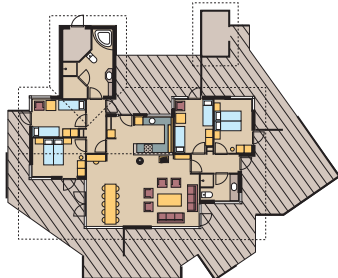

SPA BUNGALOW K4

4 + 2 persons

- 90 m²
- 2 bedrooms (double)
- High chair and cot
- Wood-burning stove
- 2 bathrooms

SPA BUNGALOW S6

6 + 2 persons

- 103 m²
- 3 bedrooms (double + twin)
- High chair and cot
- Wood-burning stove
- Bathroom and extra toilet

SPA BUNGALOW F12

12 persons

- 143 m²
- 4 bedrooms (double + twin)
- 2 high chairs + 2 cots
- Wood-burning stove
- 2 bathrooms
- TV, 2 pcs

SPA BUNGALOW F18

18 persons

- 247 m²
- 6 bedrooms (double + twin)
- 2 high chairs + 2 cots
- Wood-burning stove
- 3 bathrooms
- TV, 4 pcs