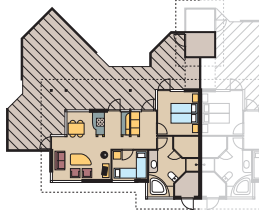

Season	Classic bungalow		Spa bungalow					Lodge	Apartment	
	A4	A6	D4	K4	S6	F12	F18	*KLYNGEHUS*	E2	E4
LOW	4.070	5.480	4.990	5.740	6.910	9.720	14.580	5.100	4.520	5.240
MID	5.020	6.410	5.940	6.900	8.310	11.310	16.970	5.240	5.420	6.220
HIGH	-	-	-	-	-	-	-	5.410	5.570	6.400
LOW	5.105	6.850	6.245	7.200	8.655	12.160	18.240	6.405	5.650	6.555
MID	6.745	8.620	7.980	9.265	11.170	15.200	22.810	7.025	7.275	8.360
HIGH	-	-	-	-	-	-	-	8.115	8.355	9.600
LOW	3.105	4.110	3.765	4.380	5.235	7.320	10.980	3.915	3.390	3.945
MID	5.175	6.630	6.120	7.095	8.580	11.670	17.520	5.355	5.565	6.420
HIGH	-	-	-	-	-	-	-	8.115	8.355	9.600
LOW	5.490	7.380	6.740	7.755	9.340	13.105	19.665	7.380	6.090	7.065
MID	7.695	9.870	9.160	10.570	12.795	17.390	26.090	9.030	8.325	9.580
HIGH	11.925	15.455	13.905	15.805	19.150	24.580	36.880	12.830	12.745	15.285

Book online on skallerup.dk or phone +45 9924 8400

All prices are in DKK included 25% VAT. Subject to tax increases etc. E&OE.

SPA BUNGALOW D4

4 + 2 persons

- 69 m²
- 2 bedrooms (double + twin)
- High chair and cot
- Wood-burning stove
- Semi-detached

SPA BUNGALOW K4

4 + 2 persons

- 90 m²
- 2 bedrooms (double)
- High chair and cot
- Wood-burning stove
- 2 bathrooms

SPA BUNGALOW S6

6 + 2 persons

- 103 m²
- 3 bedrooms (double + twin)
- High chair and cot
- Wood-burning stove
- Bathroom and extra toilet