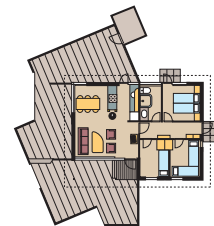

SPA BUNGALOW F12

12 persons

- 143 m²
- 4 bedrooms (double + twin)
- 2 high chairs + 2 cots
- Wood-burning stove
- 2 bathrooms
- TV, 2 pcs

SPA BUNGALOW F18

18 persons

- 247 m²
- 6 bedrooms (double + twin)
- 2 high chairs + 2 cots
- Wood-burning stove
- 3 bathrooms
- TV, 4 pcs

CLASSIC BUNGALOW A4

4 persons

- 42 m²
- 2 bedrooms (double + bunk bed)
- High chair and cot
- Semi-detached

CLASSIC BUNGALOW A6

6 + 2 persons

- 64 m²
- 3 bedrooms (double + twin + bunk bed)
- High chair and cot
- Wood-burning stove