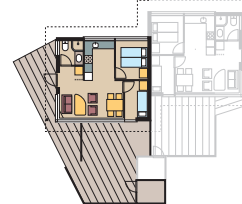

SPA BUNGALOW K4

4 + 2 persons

- 90 m²
- 2 bedrooms (double)
- High chair and cot
- Wood-burning stove
- 2 bathrooms

SPA BUNGALOW S6

6 + 2 persons

- 103 m²
- 3 bedrooms (double + twin)
- High chair and cot
- Wood-burning stove
- Bathroom and extra toilet

SPA BUNGALOW F12

12 persons

- 143 m²
- 4 bedrooms (double + twin)
- 2 high chairs + 2 cots
- Wood-burning stove
- 2 bathrooms
- TV, 2 pcs

SPA BUNGALOW F18

18 persons

- 247 m²
- 6 bedrooms (double + twin)
- 2 high chairs + 2 cots
- Wood-burning stove
- 3 bathrooms
- TV, 4 pcs

CLASSIC BUNGALOW A4

4 persons

- 42 m²
- 2 bedrooms (double + bunk bed)
- High chair and cot
- Semi-detached

CLASSIC BUNGALOW A6

6 + 2 persons

- 64 m²
- 3 bedrooms (double + twin + bunk bed)
- High chair and cot
- Wood-burning stove