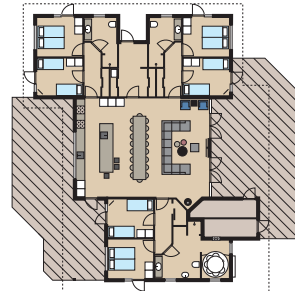

SPA BUNGALOW K4

4 + 2 persons

- 90 m²
- 2 bedrooms (double)
- High chair and cot
- Wood-burning stove
- 2 bathrooms

SPA BUNGALOW S6

6 + 2 persons

- 103 m²
- 3 bedrooms (double + twin)
- High chair and cot
- Wood-burning stove
- Bathroom and extra toilet

SPA BUNGALOW F12

12 persons

- 143 m²
- 4 bedrooms (double + twin)
- 2 high chairs + 2 cots
- Wood-burning stove
- 2 bathrooms
- TV, 2 pcs

SPA BUNGALOW F18

18 persons

- 247 m²
- 6 bedrooms (double + twin)
- 2 high chairs + 2 cots
- Wood-burning stove
- 3 bathrooms
- TV, 4 pcs